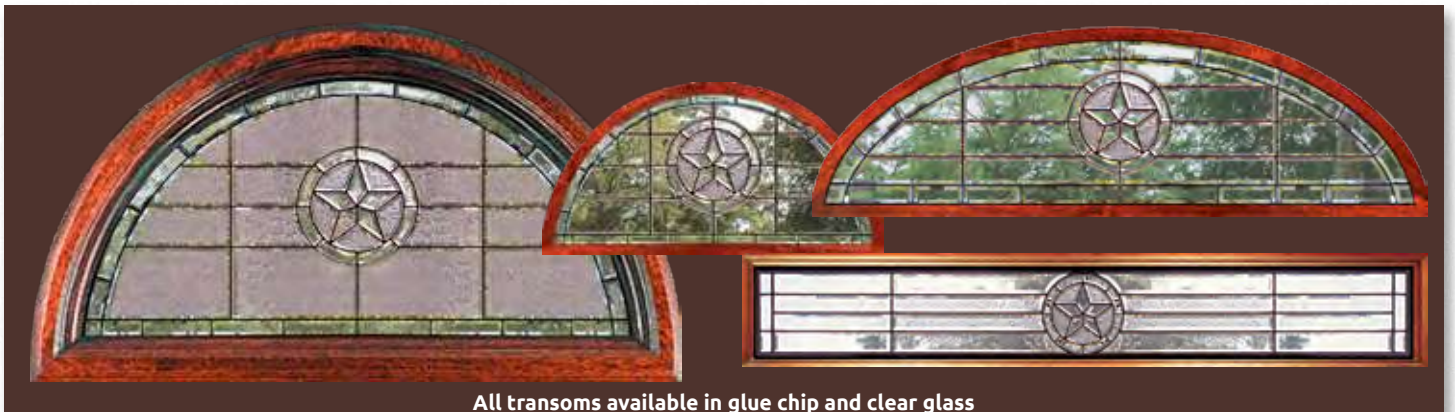

Single Door & 2 Sidelites
Rectangular Transom

Austin

6' 8" 2/3 Arch Lite Glue Chip Door & Sidelite

6' 8" 2/3 Lite Double Door & Half-round Transom

Rio Grande Collection

All transoms available in glue chip and clear glass