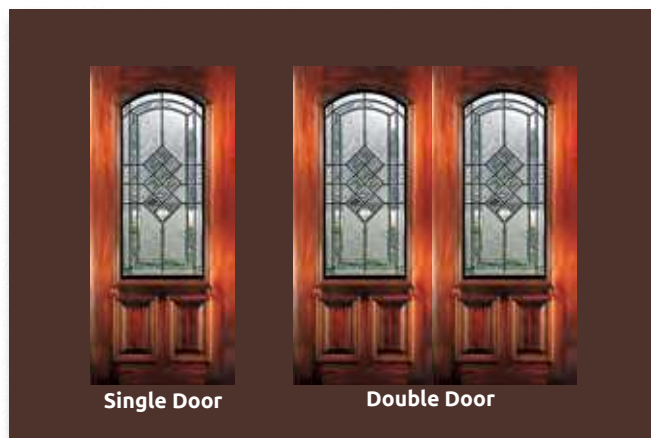

Scottsdale

Rio Grande Collection

6' 8" Fan Lite Door

8' 0" 3/4 Lite Double Door & Sidelites

Ruidoso

6' 8" 2/3 Arch Lite Door

These beautiful Solid Mahogany Doors with fully beveled glass panels are available Pre-hung or individually in any configuration shown below. Sidelites are available in 12" and 14" widths. All Bevel King® doors are manufactured to the most exacting standards so you can rest assured of superb quality and long-term satisfaction. All glass panels are double insulated for superior energy efficiency and added security.