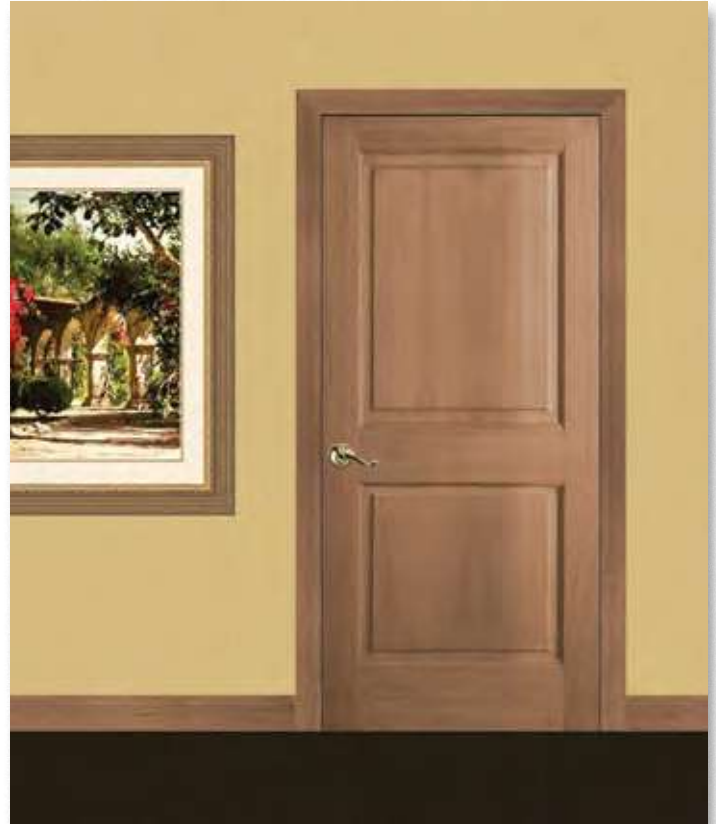

Master-Point

2 Panel Mahogany Doors

These beautiful solid mahogany interior doors are available as pre-hung units or individually in the following sizes:

Doors:

- | | |
|----------------------|----------------------|
| 1'4" x 6'8" x 1 3/8" | 1'6" x 8'0" x 1 3/8" |
| 1'6" x 6'8" x 1 3/8" | 2'0" x 8'0" x 1 3/8" |
| 2'0" x 6'8" x 1 3/8" | 2'4" x 8'0" x 1 3/8" |
| 2'4" x 6'8" x 1 3/8" | 2'6" x 8'0" x 1 3/8" |
| 2'6" x 6'8" x 1 3/8" | 2'8" x 8'0" x 1 3/8" |
| 2'8" x 6'8" x 1 3/8" | 3'0" x 8'0" x 1 3/8" |
| 3'0" x 6'8" x 1 3/8" | |