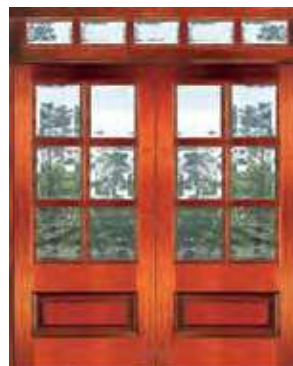

6 TDL/1 6'8"

These beautiful True Divided Lite doors are available in beveled glass and pattern glass with the configurations pictured and the following sizes:

Doors:

3'0" x 6'8", 2'8" x 6'8", 2'6" x 6'8"

Sidelites:

12" x 6'8" & 14" x 6'8"

Transoms:

Half-Round 64 1/2", 68 1/2" & 74" width

Elliptical 64 1/2", 68 1/2" & 74" width

Rectangular 63", 67" & 72-1/2" width

True Divided lites Collection

Glass Options:

IG, Beveled IG, Beveled Artista™ IG, Winterlake™ IG, Victorian IG, WaveVue IG, Flemish IG