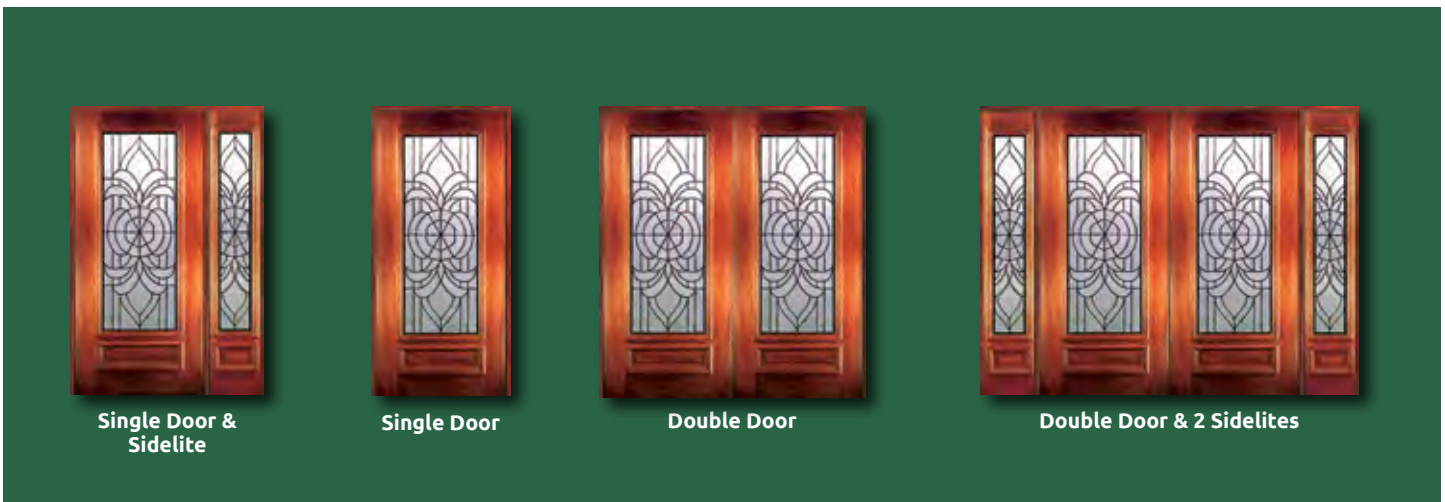

Single Door & 2 Sidelites

Single Door

Double Door

Double Door & 2 Sidelites

All Madison doors and sidelites are available in the configurations shown above.

Lincoln

Signature Collection

6' 8" Full Lite Glue Chip Door & Sidelite

6' 8" Full Lite Door & Sidelite

8' 0" 3/4 Lite Door & Sidelite

6' 8" 3/4 Lite Door & Sidelite

6' 8" 3/4 Lite Glue Chip Door & Sidelite

8' 0" 2/3 Glue Chip Lite Door & Sidelite

8' 0" 2/3 Lite Double Door

These beautiful Solid Mahogany Doors with fully beveled glass panels are available Pre-hung or individually in any configuration shown below. Sidelites are available in 12" and 14" widths. All Bevel King® doors are manufactured to the most exacting standards so you can rest assured of superb quality and long-term satisfaction. All glass panels are double insulated for superior energy efficiency and added security.

Single Door & Sidelite

Single Door

Double Door

Double Door & 2 Sidelites

All Lincoln doors and sidelites are available in the configurations shown above.

Jackson

Signature Collection

6' 8" Full Lite Door & Sidelite