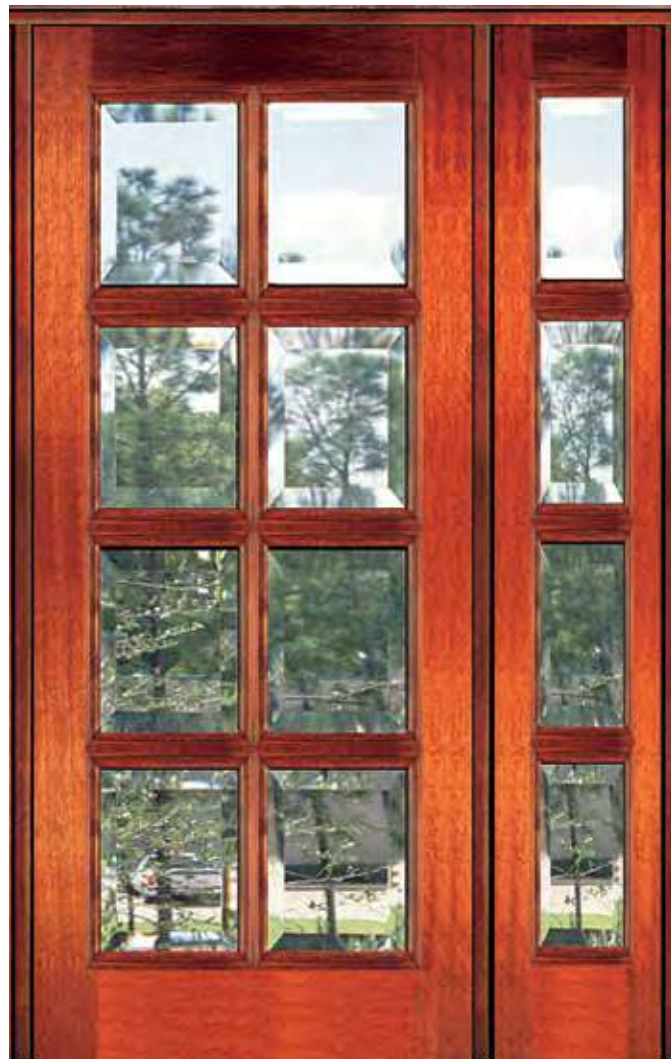

Transoms:

Half-Round 64 1/2", 68 1/2" & 74" width

Elliptical 64 1/2", 68 1/2" & 74" width

Rectangular 63", 67" & 72-1/2" width

Glass Options:

IG, Beveled IG, Beveled Artista™ IG, Winterlake™ IG, Victorian IG, WaveVue IG, Flemish IG