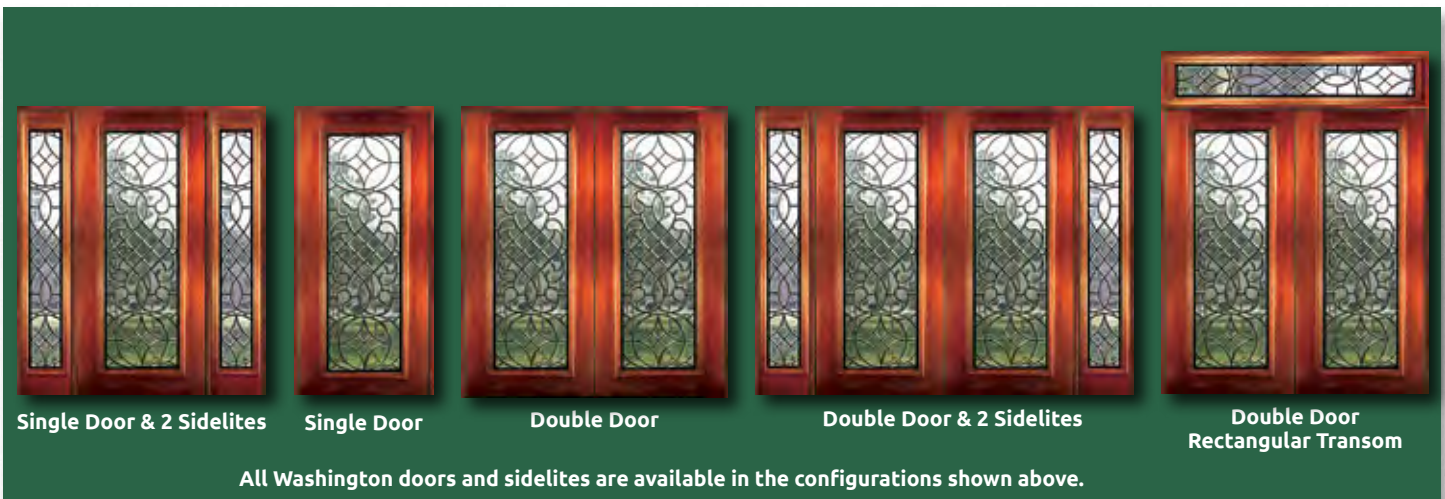

Washington

Signature Collection

6' 8" Full Lite Glue Chip Door & Sidelite

8' 0" 3/4 Lite Door & Sidelite

These beautiful Solid Mahogany Doors with fully beveled glass panels are available Pre-hung or individually in any configuration shown below. Sidelites are available in 12" and 14" widths. All Bevel King® doors are manufactured to the most exacting standards so you can rest assured of superb quality and long-term satisfaction. All glass panels are double insulated for superior energy efficiency and added security.

Madison

6' 8" 2/3 Lite Door & Sidelite

6' 8" 1/2" Oval Door

6' 8" 1/2" Deluxe Oval Door

6' 8" 2/3 Arch Lite Door & Sidelite

Signature Collection

These beautiful Solid Mahogany Doors with fully beveled glass panels are available Pre-hung or individually in any configuration shown below and with clear or glue chip glass. Sidelites are available in 12" and 14" widths. All Bevel King® doors are manufactured to the most exacting standards so you can rest assured of superb quality and long-term satisfaction. All glass panels are double insulated for superior energy efficiency and added security.

Single Door & 2 Sidelites

Single Door

Double Door

Double Door & 2 Sidelites

All Madison doors and sidelites are available in the configurations shown above.

Lincoln

Signature Collection

6' 8" Full Lite Glue Chip Door & Sidelite