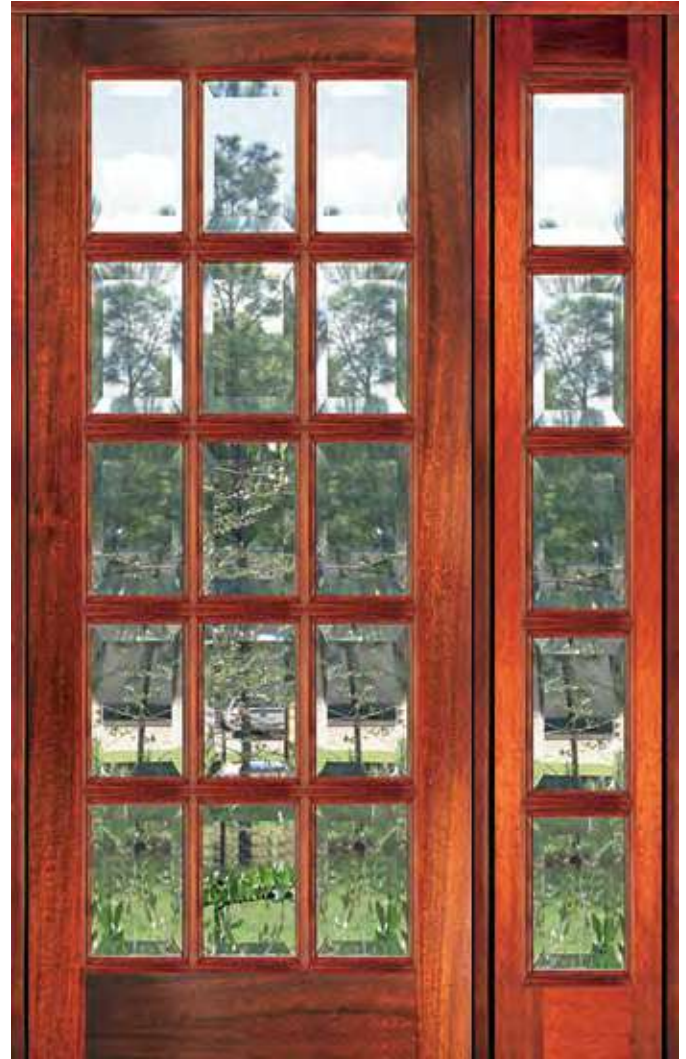

6836FL 15-Lite TDL Door w/ Winterlake™ Glass

True Divided lites Collection