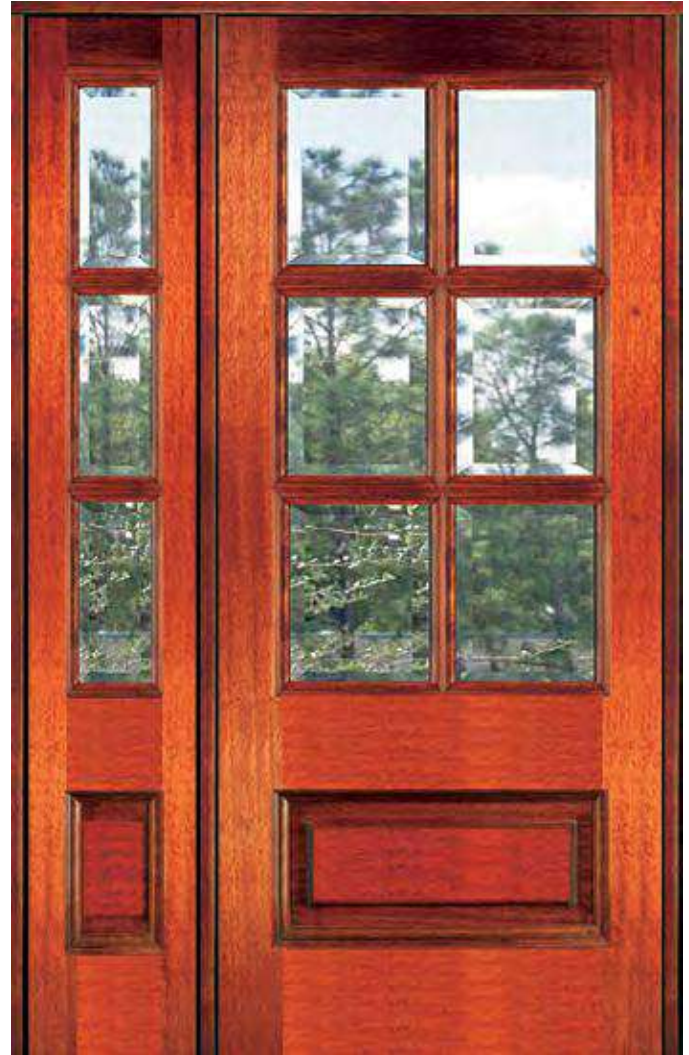

Doors:

3'0" x 6'8", 2'8" x 6'8", 2'6" x 6'8"

Sidelites:

12" x 6'8" & 14" x 6'8"

Transoms:

Half-Round 64 1/2", 68 1/2" & 74" width

Elliptical 64 1/2", 68 1/2" & 74" width

Rectangular 63", 67" & 72-1/2" width