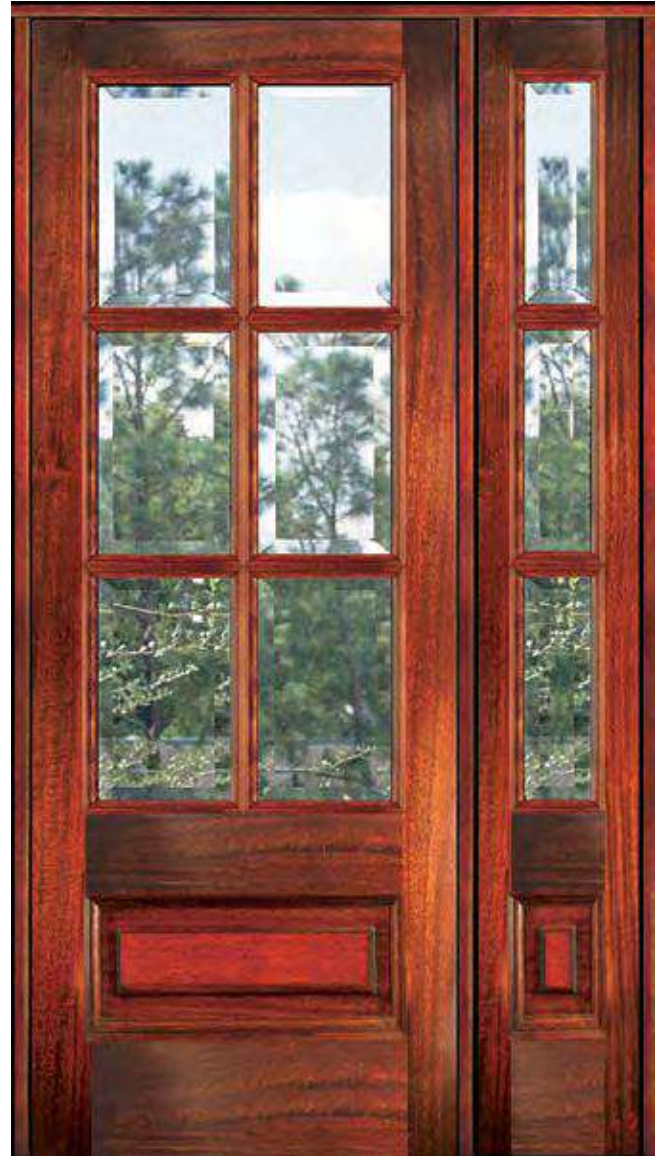

6836S-8 Door & Sidelite w/ Victorian Glass

True Divided lites Collection

Glass Options:

IG, Beveled IG, Beveled Artista™ IG, Winterlake™ IG, Victorian IG, WaveVue IG, Flemish IG

6 TDL/1 8'0"

80365-6 Door & Sidelite w/ Victorian Glass

These beautiful True Divided Lite doors are available in beveled glass and pattern glass with the configurations pictured and the following sizes:

Doors: 3'0" x 8'0", 2'8" x 8'0", 2'6" x 8'0"

Sidelites: 12" x 8'0" & 14" x 8'0"