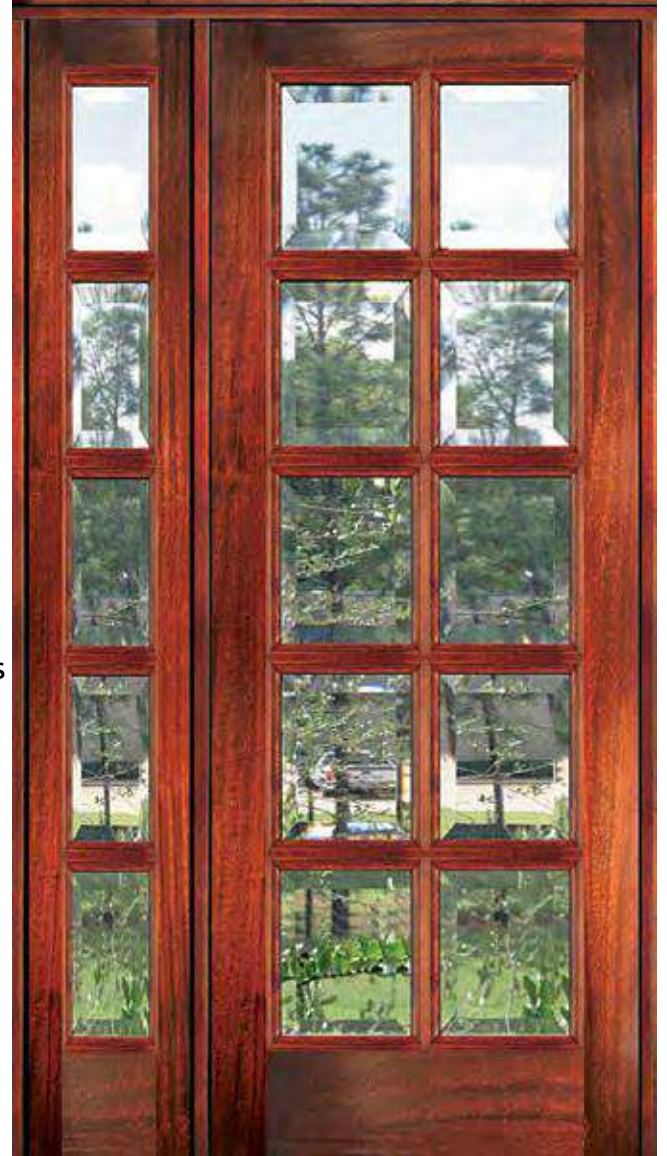

10 TDL 8'0"

These beautiful True Divided Lite beveled glass units are available in the configurations pictured and the following sizes:

Doors: 3'0" x 8'0", 2'8" x 8'0", 2'6" x 8'0"

Sidelites: 12" x 8'0" & 14" x 8'0"

Transoms:

Half-Round 64 1/2", 68 1/2" & 74" width

Elliptical 64 1/2", 68 1/2" & 74" width

Rectangular 63", 67" & 72-1/2" width

Glass Options:

IG, Beveled IG, Beveled Artista™ IG, Winterlake™ IG, Victorian IG, WaveVue IG, Flemish IG