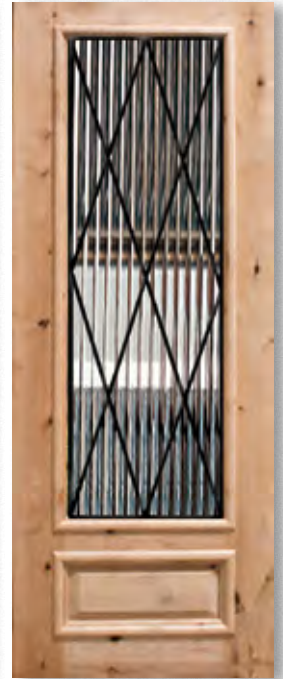

Messina w/ Reeded
3/0 x 8/0 3/4 Lite