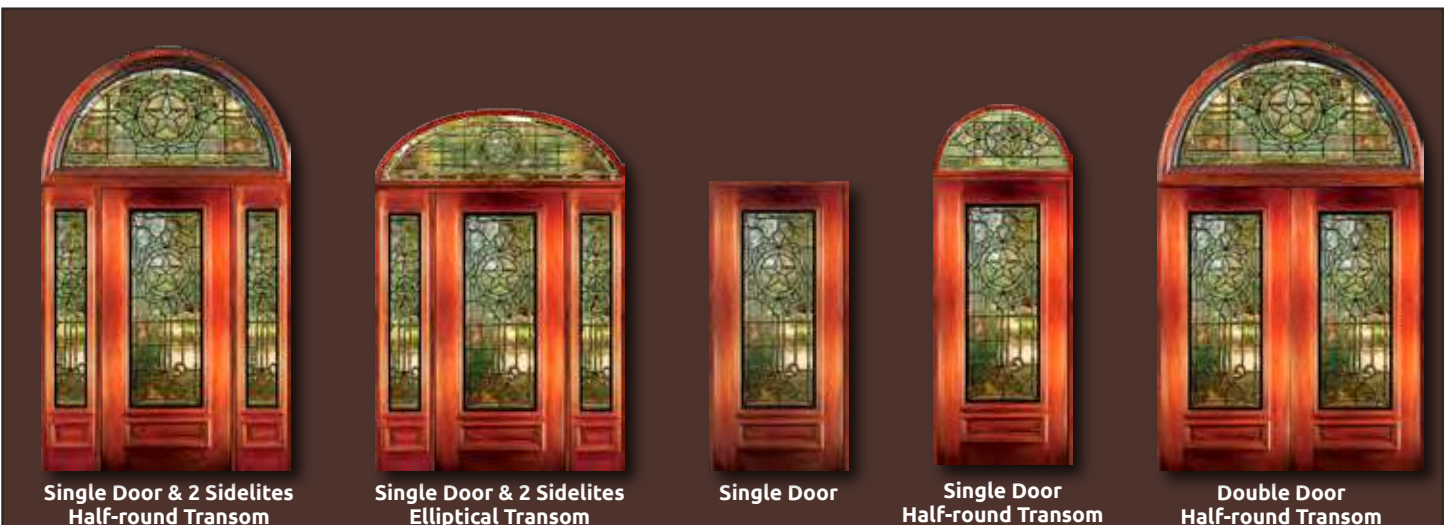

Single Door & 2 Sidelites
Half-round Transom

Single Door & 2 Sidelites
Elliptical Transom

Single Door

Single Door
Half-round Transom

Double Door
Half-round Transom