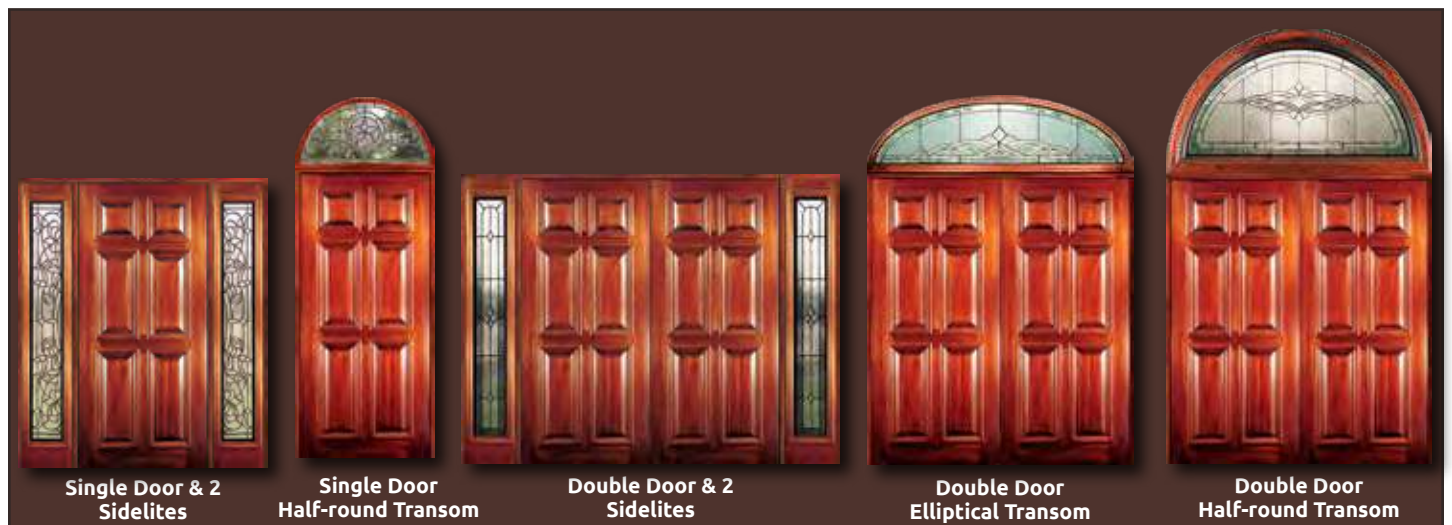

Single Door & 2 Sidelites

Single Door Half-round Transom

Double Door & 2 Sidelites

Double Door Elliptical Transom

Double Door Half-round Transom