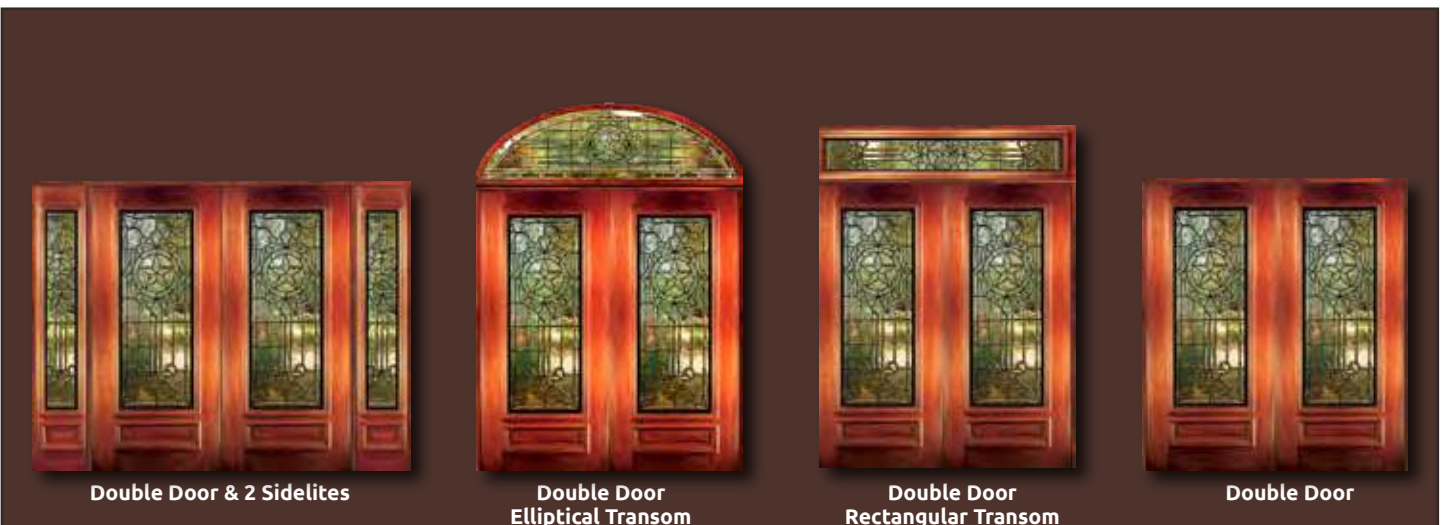

Double Door & 2 Sidelites

Double Door
Elliptical Transom

Double Door
Rectangular Transom

Double Door