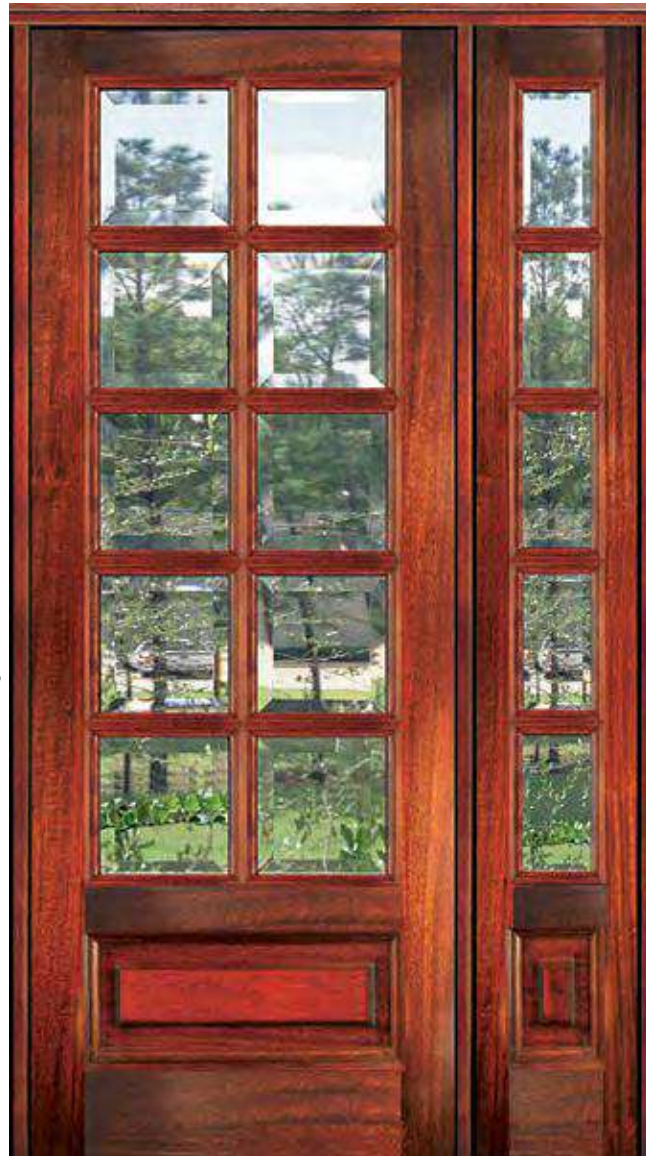

10 TDL/1 8'0"